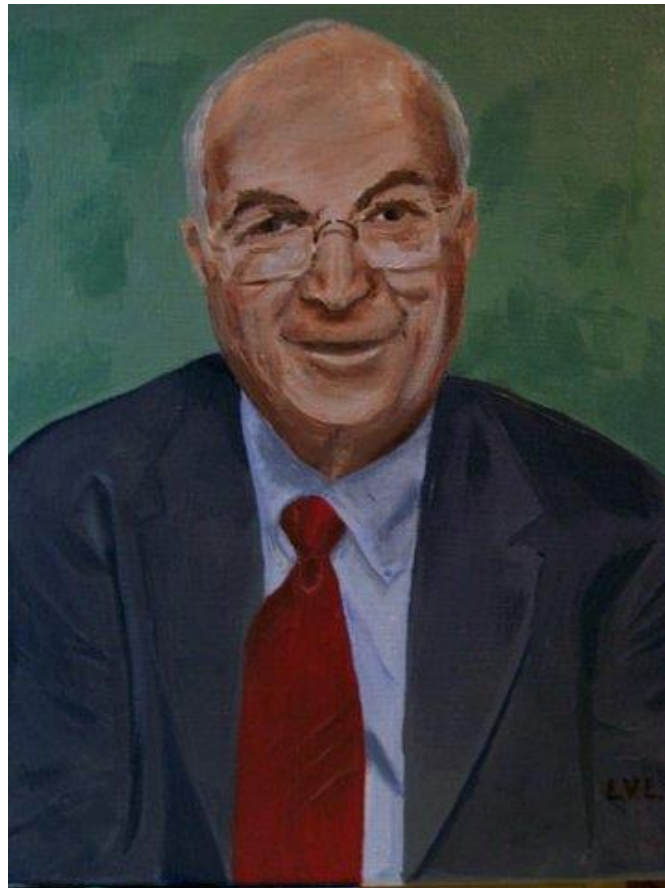

Luke Lauretano's Portrait Paintings

My Father

My Mother

Don - Ham Radio Friend

Dick McBrien

Al Cohen – Friend

Ed & Eileen - Family Friends

Ham Radio Friend Granddaughter