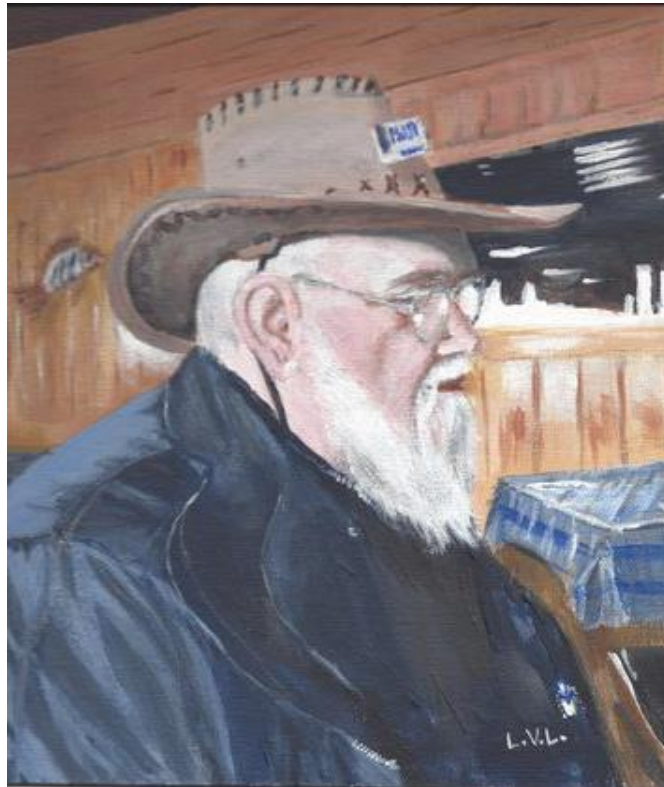

Luke Lauretano's Portrait Paintings

My Father

My Mother

Don - Ham Radio Friend

Dick McBrien

Al Cohen – Friend

Ed & Eileen - Family Friends

Ham Radio Friend Granddaughter